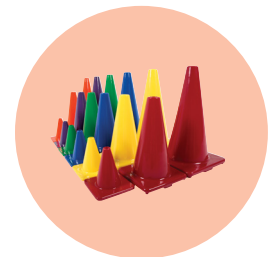

ITEM #	PRODUCT	QT
1506839	Champion Sports Rhino Ultra Foam Bat and Ball Set, Assorted	1
1503872	Champion Sports Plastic Softball Set, 6-Color, Set of 6	4
016085	Sportime® Max Junior Basketballs, 27", Multiple Colors, Set of 6	6
1004608	Sportime® Nylon Square Bean Bags, 4", Set of 12	4
030846	Sportime® Shoulder Folders, 8 x 11", Set of 6	1
006764	Poly Enterprises Classic Game Cones, 12", Set of 6	4
009259	Sportime® 28" Yeller Game Cone, Yellow	4
2004152	Pull-Buoy Deluxe Action Domes, Set of 36	1
006763	Poly Enterprises 6" Classic Game Cones , Set of 6	3
004711	Mylec All-Purpose Folding Goal, 54 x 44 x 24"	4
1506835	Champion Sports Rhino Skin Soft EEZE Playground Ball, Set of 6	7
704881	Champion High Density Coated Foam Soccer Ball	36
016588	Sportime® Max Intermediate Footballs, Size 7, Assorted Colors, Set of 6	3
1478713	Sportime® Small Flag Football Belts, Red and Yellow, Set of 12	2
1478714	Sportime® Medium Flag Football Belts, Set of 12, Red/Yellow	2
1595465	Hygloss Balloons, 12", Assorted Colors, Pack of 144	1
006241	Pull-Buoy NoKink Hoops, 30", Assorted Colors, Set of 12	4
087966	Sportime® Mini Electric Air Inflator, Yellow	1
1004676	Sportime® Jump Ropes, 7', Assorted Colors, Red Handles, Set of 6	3
1475761	ExerRopes Licorice Speed 10 feet Jump Rope with Black Handles	4
1475759	ExerRopes Licorice Speed 8 feet Jump Rope with Red Handles	15
1475760	ExerRopes Licorice Speed 9 feet Jump Rope with Green Handles	15
1558344	Champion 12' Double Dutch Speed Rope	6
029851	Melaimee Chinese Jump Rope Complete Set	1
1361481	Sportime® Heavy-Duty Mesh Storage Bags, 24 x 36", Assorted Colors, Set of 6	1
030187	Sportime® GripStarChute Parachute with 36 Handles, 35', Multiple Colors	1
008920	Sportime® Full Pinnie, 12 x 22", Grades 4 and Up, Green	18
008915	Sportime® Full Pinnie, 22 x 12", Grades 4 and Up, Red	18
1293616	Sportime® Playground Ball, 10", Red	18
1507805	Champion Plastic Paddleball Racket Set, 15 L", Assorted, Set of 6	6
2012453	Sportime® Inclusive PE Guidebook, Spiral-Bound Print Format	1
1282641	Pull-Buoy Connect-A-Scooters, 16 Inches, Set of 6	6
049142	Champion Sports Scooter Stacker, Yellow	2
1005401	Sportime® Spot Markers, 10", Assorted Colors, Set of 6	10